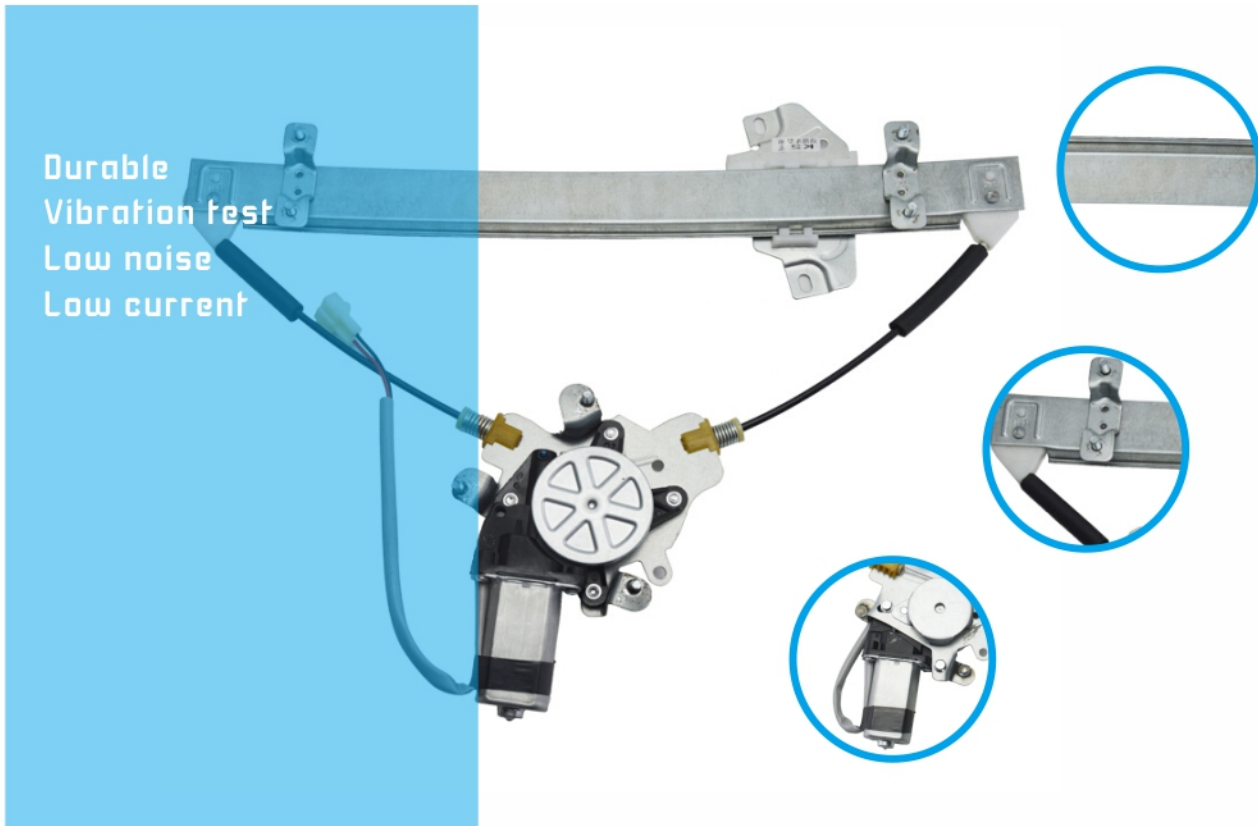

SINCE 2005
Professional **Korean Car** auto parts supplier